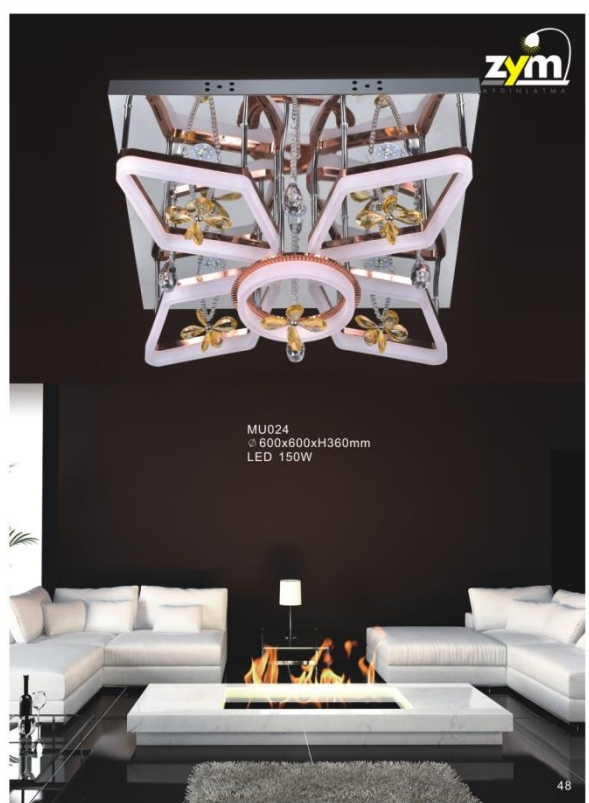

LU001
∅ 720xH630mm
E14 8x40W

01

LU002
∅ 860xH630mm
E14 12x40W

02

LED Slim Panel Light Series

Product features:

1. The lamp body is made by Die-casting Aluminium material from precise die mould, without any metal burr.
2. Using imported light guide, uniform light, guided optical, higher brightness.
3. The LED chips is made by double gold bead, more lumens and high CRI.
4. Compared with the traditional fluorescent tube, less energy consumption, long life time, and the installation of more safety.

LED Slim Panel Light Series

Product Details:

Technical parameters:

Model	Power	LED Type	LED Qty	Life Span	Lightness	Beam Angle	Beam Ratio	Beam Angle	Beam Ratio	Beam Angle	Beam Ratio
WM-P5002-4	4W	SMD 2835	20Pcs	AC85-265V/50/60Hz	75 300LM/W	6000K/4000K/3000K	RA>75	≥0.9	105*H20mm	90 95mm	120°
WM-P5002-6	6W	SMD 2835	30Pcs	AC85-265V/50/60Hz	75 300LM/W	6000K/4000K/3000K	RA>75	≥0.9	120*H20mm	105mm	120°
WM-P5002-9	9W	SMD 2835	45Pcs	AC85-265V/50/60Hz	75 300LM/W	6000K/4000K/3000K	RA>75	≥0.9	150*H20mm	135mm	120°
WM-P5002-12	12W	SMD 2835	60Pcs	AC85-265V/50/60Hz	75 300LM/W	6000K/4000K/3000K	RA>75	≥0.9	170*H20mm	163mm	120°
WM-P5002-18	18W	SMD 2835	90Pcs	AC85-265V/50/60Hz	75 300LM/W	6000K/4000K/3000K	RA>75	≥0.9	225*H20mm	205mm	120°