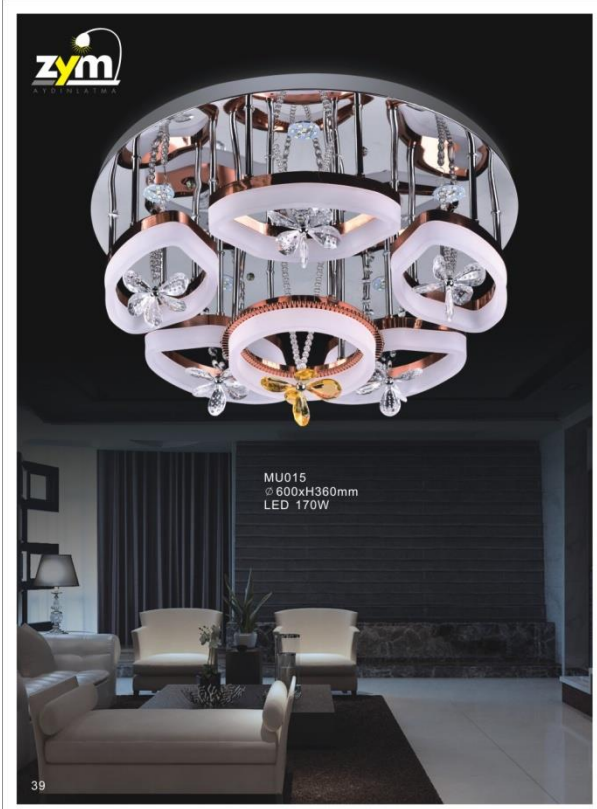

LU001
∅ 720xH630mm
E14 8x40W

01

LU002
∅ 860xH630mm
E14 12x40W

02

LED Slim Panel Light Series

Product features:

1. The lamp body is made by Die-casting Aluminium material from precise die mould, without any metal burr.
2. Using imported light guide, uniform light, guided optical, higher brightness.
3. The LED chips is made by double gold bead, more lumens and high CRI.
4. Compared with the traditional fluorescent tube, less energy consumption, long life time, and the installation of more safety.

LED Slim Panel Light Series

Product Details:

Technical parameters:

Model	Power	LED Type	LED Qty	Life Span	Lightness	Beam Angle	Beam Ratio	Beam Angle	Beam Ratio	Beam Angle	Beam Ratio
WM-P5002-4	4W	SMD 2835	20Pcs	AC85-265V/50/60Hz	75 300LM/W	6000K/4000K/3000K	RA>75	≥0.9	105*H20mm	90 95mm	120°
WM-P5002-6	6W	SMD 2835	30Pcs	AC85-265V/50/60Hz	75 300LM/W	6000K/4000K/3000K	RA>75	≥0.9	120*H20mm	105mm	120°
WM-P5002-9	9W	SMD 2835	45Pcs	AC85-265V/50/60Hz	75 300LM/W	6000K/4000K/3000K	RA>75	≥0.9	150*H20mm	135mm	120°
WM-P5002-12	12W	SMD 2835	60Pcs	AC85-265V/50/60Hz	75 300LM/W	6000K/4000K/3000K	RA>75	≥0.9	170*H20mm	163mm	120°
WM-P5002-18	18W	SMD 2835	90Pcs	AC85-265V/50/60Hz	75 300LM/W	6000K/4000K/3000K	RA>75	≥0.9	225*H20mm	205mm	120°