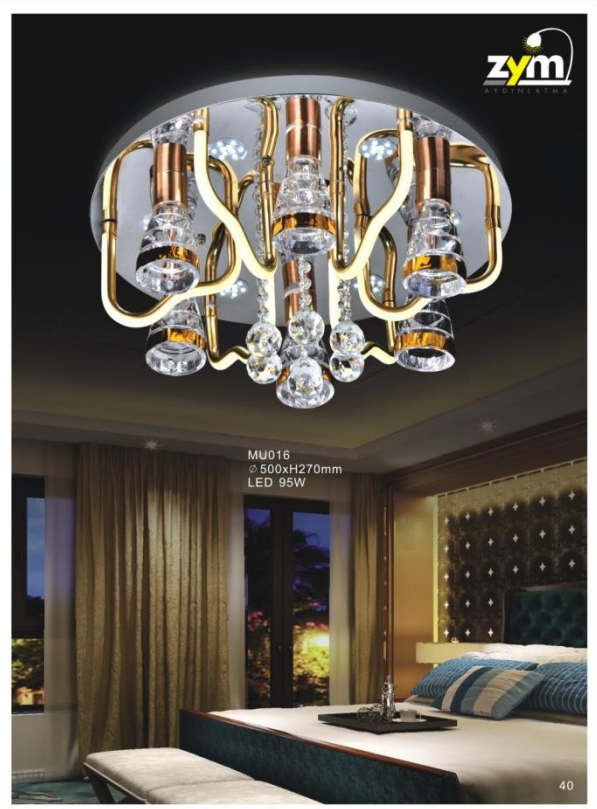

LU001
∅ 720xH630mm
E14 8x40W

01

LU002
∅ 860xH630mm
E14 12x40W

02

LED Slim Panel Light Series

Product features:

1. The lamp body is made by Die-casting Aluminium material from precise die mould, without any metal burr.
2. Using imported light guide, uniform light, guided optical, higher brightness.
3. The LED chips is made by double gold bead, more lumens and high CRI.
4. Compared with the traditional fluorescent tube, less energy consumption, long life time, and the installation of more safety.

LED Slim Panel Light Series

Product Details:

Technical parameters:

Model	Power	LED Type	LED Qty	Life Span	Lightness	Beam Angle	Beam Ratio	Beam Angle	Beam Ratio	Beam Angle	Beam Ratio
WM-P5002-4	4W	SMD 2835	20Pcs	AC85-265V/50/60Hz	75 300LM/W	6000K/4000K/3000K	RA>75	≥0.9	105*H20mm	90 95mm	120°
WM-P5002-6	6W	SMD 2835	30Pcs	AC85-265V/50/60Hz	75 300LM/W	6000K/4000K/3000K	RA>75	≥0.9	120*H20mm	105mm	120°
WM-P5002-9	9W	SMD 2835	45Pcs	AC85-265V/50/60Hz	75 300LM/W	6000K/4000K/3000K	RA>75	≥0.9	150*H20mm	135mm	120°
WM-P5002-12	12W	SMD 2835	60Pcs	AC85-265V/50/60Hz	75 300LM/W	6000K/4000K/3000K	RA>75	≥0.9	170*H20mm	163mm	120°
WM-P5002-18	18W	SMD 2835	90Pcs	AC85-265V/50/60Hz	75 300LM/W	6000K/4000K/3000K	RA>75	≥0.9	225*H20mm	205mm	120°