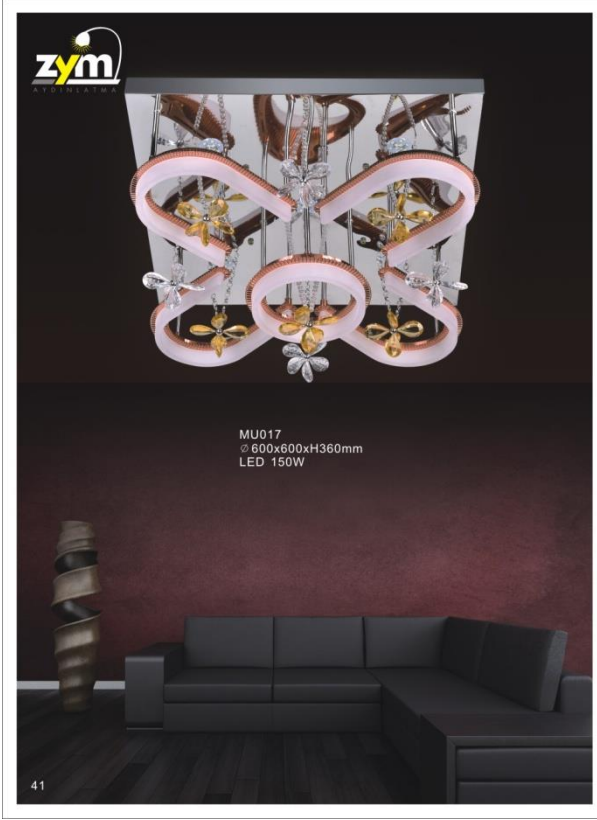

LU001
∅ 720xH630mm
E14 8x40W

01

LU002
∅ 860xH630mm
E14 12x40W

02

LED Slim Panel Light Series

Product features:

1. The lamp body is made by Die-casting Aluminium material from precise die mould, without any metal burr.
2. Using imported light guide, uniform light, guided optical, higher brightness.
3. The LED chips is made by double gold bead, more lumens and high CRI.
4. Compared with the traditional fluorescent tube, less energy consumption, long life time, and the installation of more safety.

LED Slim Panel Light Series

Product Details:

Technical parameters:

Model	Power	LED Type	LED Qty	Life Span	Lightness	Beam Angle	Beam Ratio	Beam Angle	Beam Ratio	Beam Angle	Beam Ratio
WM-P5002-4	4W	SMD 2835	20Pcs	AC85-265V/50/60Hz	75 300LM/W	6000K/4000K/3000K	RA>75	≥0.9	105*H20mm	90 95mm	120°
WM-P5002-6	6W	SMD 2835	30Pcs	AC85-265V/50/60Hz	75 300LM/W	6000K/4000K/3000K	RA>75	≥0.9	120*H20mm	105mm	120°
WM-P5002-9	9W	SMD 2835	45Pcs	AC85-265V/50/60Hz	75 300LM/W	6000K/4000K/3000K	RA>75	≥0.9	150*H20mm	135mm	120°
WM-P5002-12	12W	SMD 2835	60Pcs	AC85-265V/50/60Hz	75 300LM/W	6000K/4000K/3000K	RA>75	≥0.9	170*H20mm	163mm	120°
WM-P5002-18	18W	SMD 2835	90Pcs	AC85-265V/50/60Hz	75 300LM/W	6000K/4000K/3000K	RA>75	≥0.9	225*H20mm	205mm	120°