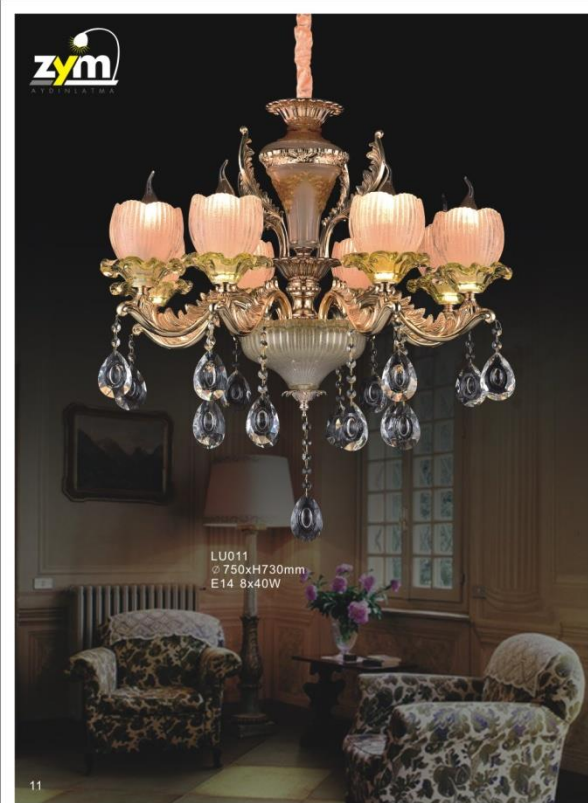

LU001
∅ 720xH630mm
E14 8x40W

01

LU002
∅ 860xH630mm
E14 12x40W

02

LED Slim Panel Light Series

Product features:

1. The lamp body is made by Die-casting Aluminium material from precise die mould, without any metal burr.
2. Using imported light guide, uniform light, guided optical, higher brightness.
3. The LED chips is made by double gold bead, more lumens and high CRI.
4. Compared with the traditional fluorescent tube, less energy consumption, long life time, and the installation of more safety.

LED Slim Panel Light Series

Product Details:

Technical parameters:

Model	Power	LED Type	LED Qty	Life Span	Lightness	Beam Angle	Beam Ratio	Beam Angle	Beam Ratio	Beam Angle	Beam Ratio
WM-P5002-4	4W	SMD 2835	20Pcs	AC85-265V/50/60Hz	75 300LM/W	6000K/4000K/3000K	RA>75	≥0.9	105*H20mm	90 95mm	120°
WM-P5002-6	6W	SMD 2835	30Pcs	AC85-265V/50/60Hz	75 300LM/W	6000K/4000K/3000K	RA>75	≥0.9	120*H20mm	105mm	120°
WM-P5002-9	9W	SMD 2835	45Pcs	AC85-265V/50/60Hz	75 300LM/W	6000K/4000K/3000K	RA>75	≥0.9	150*H20mm	135mm	120°
WM-P5002-12	12W	SMD 2835	60Pcs	AC85-265V/50/60Hz	75 300LM/W	6000K/4000K/3000K	RA>75	≥0.9	170*H20mm	163mm	120°
WM-P5002-18	18W	SMD 2835	90Pcs	AC85-265V/50/60Hz	75 300LM/W	6000K/4000K/3000K	RA>75	≥0.9	225*H20mm	205mm	120°