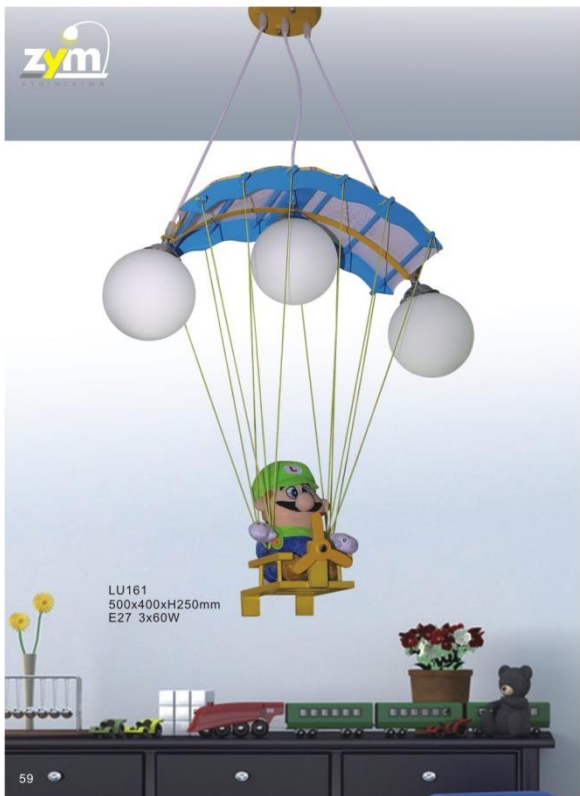

LU001
∅ 720xH630mm
E14 8x40W

01

LU002
∅ 860xH630mm
E14 12x40W

02

LED Slim Panel Light Series

Product features:

1. The lamp body is made by Die-casting Aluminium material from precise die mould, without any metal burr.
2. Using imported light guide, uniform light, guided optical, higher brightness.
3. The LED chips is made by double gold bead, more lumens and high CRI.
4. Compared with the traditional fluorescent tube, less energy consumption, long life time, and the installation of more safety.

LED Slim Panel Light Series

Product Details:

Technical parameters:

Model	Power	LED Type	LED Qty	Life Span	Lightness	Beam Angle	Beam Ratio	Beam Angle	Beam Ratio	Beam Angle	Beam Ratio
WM-P5002-4	4W	SMD 2835	20Pcs	AC85-265V/50/60Hz	75 300LM/W	6000K/4000K/3000K	RA>75	≥0.9	105*H20mm	90 95mm	120°
WM-P5002-6	6W	SMD 2835	30Pcs	AC85-265V/50/60Hz	75 300LM/W	6000K/4000K/3000K	RA>75	≥0.9	120*H20mm	105mm	120°
WM-P5002-9	9W	SMD 2835	45Pcs	AC85-265V/50/60Hz	75 300LM/W	6000K/4000K/3000K	RA>75	≥0.9	150*H20mm	135mm	120°
WM-P5002-12	12W	SMD 2835	60Pcs	AC85-265V/50/60Hz	75 300LM/W	6000K/4000K/3000K	RA>75	≥0.9	170*H20mm	163mm	120°
WM-P5002-18	18W	SMD 2835	90Pcs	AC85-265V/50/60Hz	75 300LM/W	6000K/4000K/3000K	RA>75	≥0.9	225*H20mm	205mm	120°